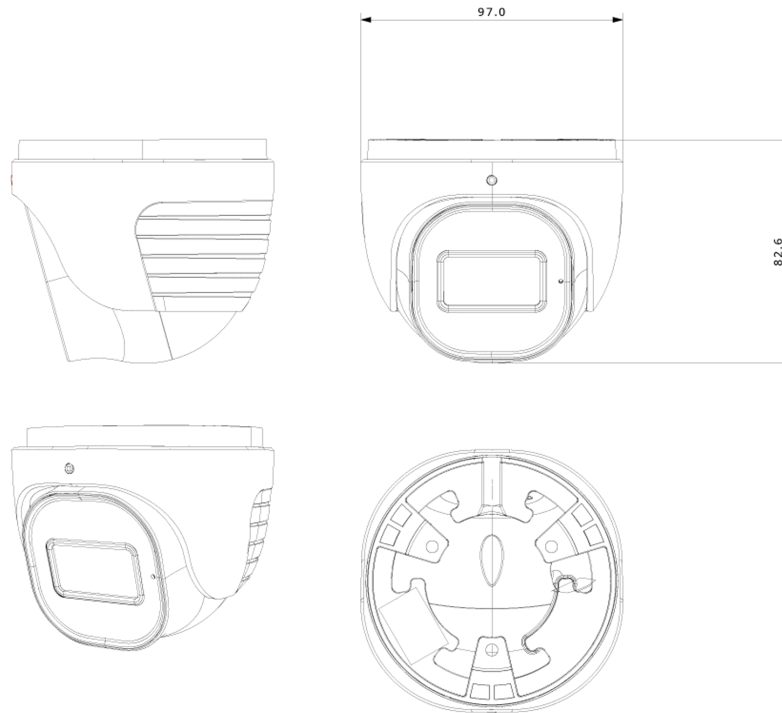

Lens	
Lens (Field of View)	2.8mm (93°)
Iris	Fixed Iris
Lens Mount	M12 Mount
Detect	62m(203ft)
Recognize	12m(40ft)
Identify	6m(20ft)

Network	
User Access	Supports simultaneous monitoring of up to 3 users with multi-stream real-time transmission
Network Protocol	IPv4, IPv6, TCP, UDP, DHCP, NTP, DDNS, SNMP, 802.1X, RTSP, RTMP, UPnP, Email, FTP, HTTP POST, HTTPS, QoS, Auto Report, P2P
Remote Monitoring	IE Browsing, VMS Software, Provision Cam2 Mobile App
Ethernet	100Mbps
ONVIF	Profile M/T/S/G

Connectivity	
Network	RJ45 (+PoE)
Audio Connectivity	Built-in Microphone + Audio input

Alarm	No
SD Card	Event/Schedule based Main/Substream recording (Up to 256GB)
Wiegand	No
Power	DC Socket
Analog Video Output	No

Housing	
PoE	Yes
Illumination	20m (1 High-Power IR LED) 20m (1 High-Power White LED)
Power Supply	DC12V/~400mA / PoE/~6W
Protection Rate	Water Proof: IP67
Work Environment	-30°C~60°C, 10%~90% Humidity
Bracket	3-Axis Bracket
Dimensions	Ø97mm×82.6mm
Weight (gross)	~540g
Hard Reset Button	Yes

DIMENSIONS

ACCESSORIES