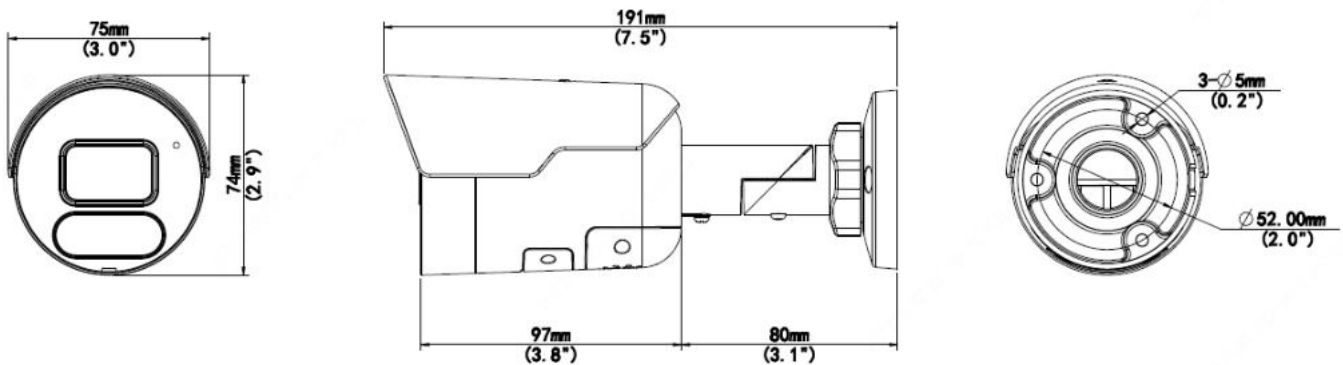

	CB (IEC 62368-1:2014) UL (UL 62368-1, 2nd Ed., Issue Date: 2014-12-01)
Environment	CE-RoHS (2011/65/EU;(EU)2015/863); WEEE (2012/19/EU); Reach (Regulation (EC) No 1907/2006)
Protection	IP67 (IEC 60529:1989+AMD1:1999+AMD2:2013)
<b>General</b>	
Power	DC 12V±25%, PoE (IEEE 802.3af)
	Power consumption: Max 11.5W
Power Interface	Ø 5.5mm coaxial power plug
Dimensions (L × W × H)	191× 75 × 74mm (7.5" × 3.0" × 2.9")
Weight	0.50kg (1.10lb)
Material	Metal
Working Environment	-30°C ~ 60°C (-22°F ~ 140°F), Humidity: ≤95% RH (non-condensing)
Storage Environment	-30°C ~ 60°C (-22°F ~ 140°F), Humidity: ≤95% RH (non-condensing)
Surge Protection	4KV
Reset Button	Supported

## Dimensions