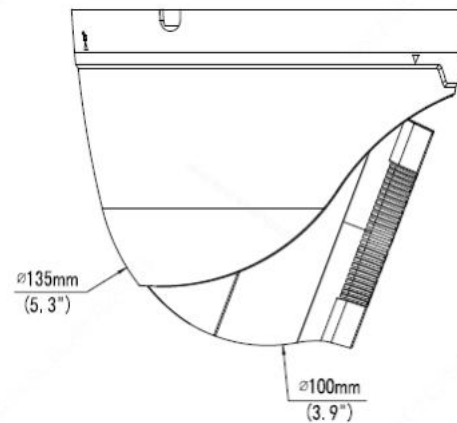

	CB (IEC 62368-1:2014) UL (UL 62368-1, 2nd Ed., Issue Date: 2014-12-01)
Environment	CE-RoHS (2011/65/EU;(EU)2015/863); WEEE (2012/19/EU); Reach (Regulation (EC) No 1907/2006)
Protection	IP67 (IEC 60529:1989+AMD1:1999+AMD2:2013) IK10 (IEC 62262:2002)
<b>General</b>	
Power	DC 12V±25%, PoE (IEEE 802.3af)
	Power consumption: Max 10.0W
Power Interface	Ø 5.5mm coaxial power plug
Dimensions (Ø x H)	Φ129 x 110mm (Φ5.1" x 4.3")
Weight	0.66kg (1.45lb)
Material	Metal
Operating Conditions	-30°C ~ 60°C (-22°F ~ 140°F), Humidity: ≤95% RH (non-condensing)
Storage Environment	-30°C ~ 60°C (-22°F ~ 140°F), Humidity: ≤95% RH (non-condensing)
Surge Protection	6KV
Reset Button	Supported

## Dimensions