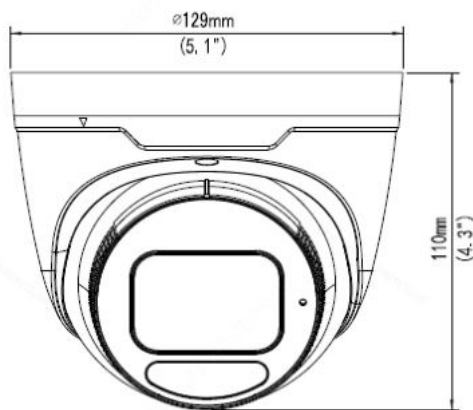

	CB (IEC 62368-1:2014) UL (UL 62368-1, 2nd Ed., Issue Date: 2014-12-01)
Environment	CE-RoHS (2011/65/EU;(EU)2015/863); WEEE (2012/19/EU); Reach (Regulation (EC) No 1907/2006)
Protection	IP67 (IEC 60529:1989+AMD1:1999+AMD2:2013) IK10 (IEC 62262:2002)
<b>General</b>	
Power	DC 12V±25%, PoE (IEEE 802.3af)
	Power consumption: Max 10.0W
Power Interface	Ø 5.5mm coaxial power plug
Dimensions (Ø x H)	Φ129 x 110mm (Φ5.1" x 4.3")
Weight	0.66kg (1.45lb)
Material	Metal
Operating Conditions	-30°C ~ 60°C (-22°F ~ 140°F), Humidity: ≤95% RH (non-condensing)
Storage Environment	-30°C ~ 60°C (-22°F ~ 140°F), Humidity: ≤95% RH (non-condensing)
Surge Protection	6KV
Reset Button	Supported

## Dimensions