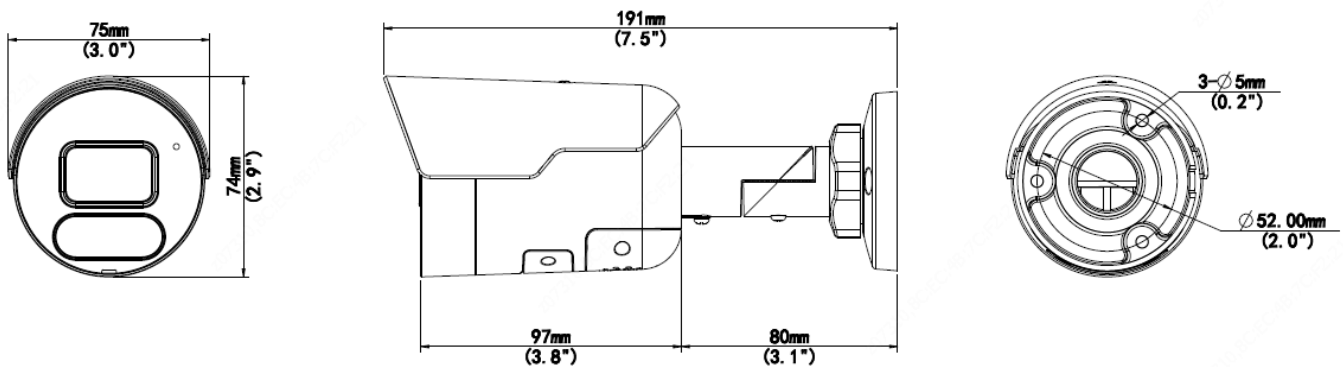

EN 62368-1 UL 62368-1
Environment	CE-ROHS (2011/65/EU;(EU)2015/863); WEEE (2012/19/EU); REACH (Regulation (EC) No 1907/2006)
Protection	Ingression protection: IP67 (IEC 60529-2013)
General	
Power	DC 12V±25%, PoE (IEEE 802.3af)
	Power consumption: Max 10.5W
Power Interface	∅ 5.5mm coaxial power plug
Dimensions (L × W × H)	191×75 × 74mm (7.5" × 3.0" × 2.9")
Weight	0.41kg (0.90lb)
Material	Metal
Working Environment	-30°C ~ 60°C (-22°F ~ 140°F), Humidity: ≤95% RH (non-condensing)
Storage Environment	-30°C ~ 60°C (-22°F ~ 140°F), Humidity: ≤95% RH (non-condensing)
Surge Protection	4KV
Reset Button	Supported

Dimensions

Accessories

Zhejiang Uniview Technologies Co., Ltd.

Building No.10, Wanlun Science Park, Jiangling Road 88, Binjiang District, Hangzhou, Zhejiang, China (310051)

Email: overseasbusiness@uniview.com; globalsupport@uniview.com

<http://www.uniview.com>

©2020 Zhejiang Uniview Technologies Co., Ltd. All rights reserved.

*Product specifications and availability are subject to change without notice.