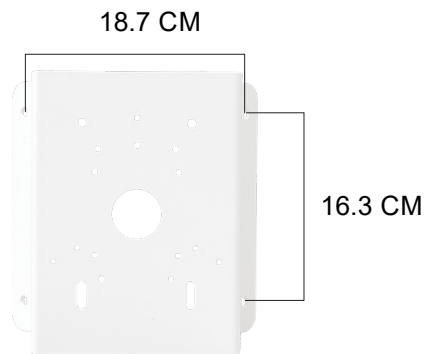

Now you can see!

Wall

PR-WJB-Z

Wall
PR-WB-Z

Ceiling
PR-CB-Z

Pole
PR-B50PB

21.5 CM

16 CM

Corner
PR-B50ECB

21.5 CM

16 CM

In-Ceiling
PR-ICB-Z

In-ceiling hole

20.5 CM