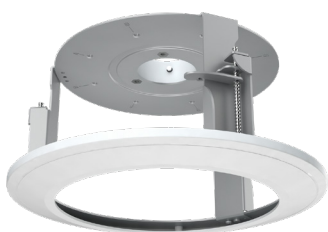

Accessories - Housing & Brackets

Provision-ISR's Brackets are specifically designed for CCTV systems and according to the latest standards. These brackets are suited for every location and scenario, allow the use of remote control efficiently, and do not hinder the camera's ability to pan, tilt or zoom.

Now you can see!

Wall

PR-WJB-Z

Wall
PR-WB-Z

Ceiling
PR-CB-Z

Pole
PR-B50PB

21.5 CM

16 CM

Corner
PR-B50ECB

21.5 CM

16 CM

In-Ceiling
PR-ICB-Z

In-ceiling hole

20.5 CM