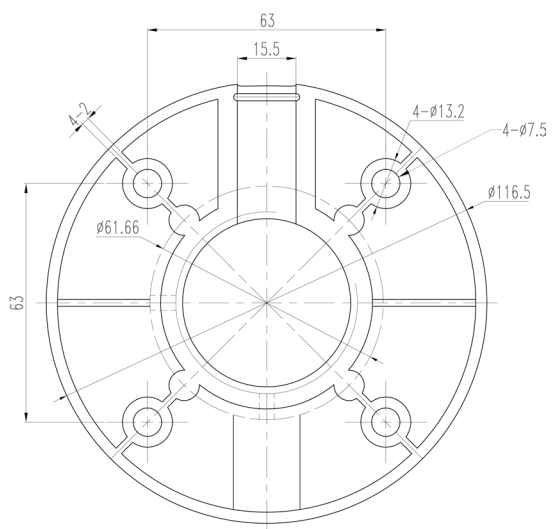

Now you can see!

Wall

PR-WJB-Z

Wall
PR-WB-Z

Ceiling
PR-CB-Z

Pole
PR-B50PB

21.5 CM

16 CM

Corner
PR-B50ECB

21.5 CM

16 CM

In-Ceiling
PR-ICB-Z

In-ceiling hole

20.5 CM