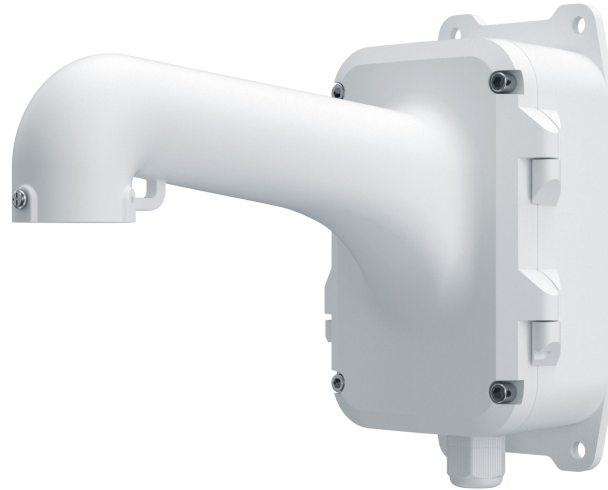

Accessories - Housing & Brackets

Provision-ISR's Brackets are specifically designed for CCTV systems and according to the latest standards. These brackets are suited for every location and scenario, allow the use of remote control efficiently, and do not hinder the camera's ability to pan, tilt or zoom.

Now you can see!

Wall

PR-WJB-Z

Wall
PR-WB-Z

Ceiling
PR-CB-Z

Pole
PR-B50PB

21.5 CM

16 CM

Corner
PR-B50ECB

21.5 CM

16 CM

In-Ceiling
PR-ICB-Z

In-ceiling hole

20.5 CM