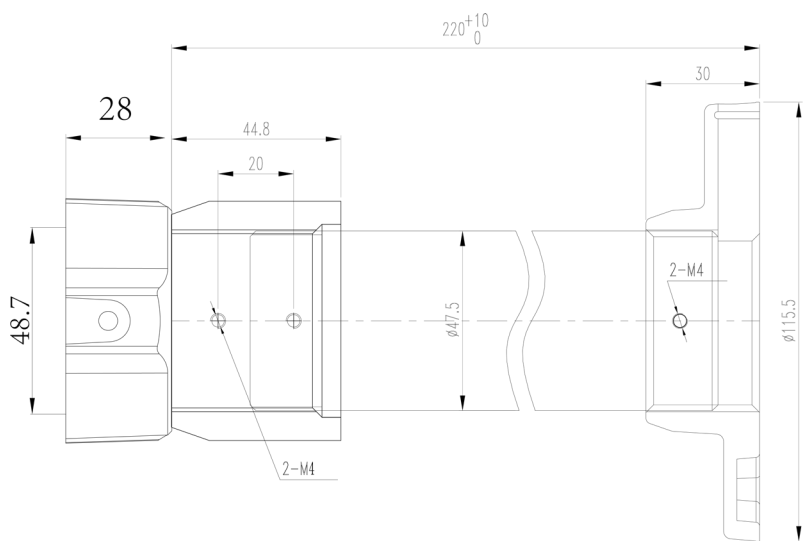

Now you can see!

Wall

PR-WJB-Z

Wall
PR-WB-Z

Ceiling
PR-CB-Z

Pole
PR-B50PB

21.5 CM

16 CM

Corner
PR-B50ECB

21.5 CM

16 CM

In-Ceiling
PR-ICB-Z

In-ceiling hole

20.5 CM