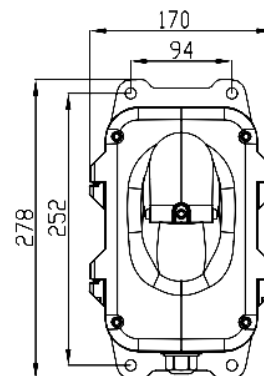

Now you can see!

Wall

PR-WJB-Z

Wall
PR-WB-Z

Ceiling
PR-CB-Z

Pole
PR-B50PB

21.5 CM

16 CM

Corner
PR-B50ECB

21.5 CM

16 CM

In-Ceiling
PR-ICB-Z

In-ceiling hole

20.5 CM