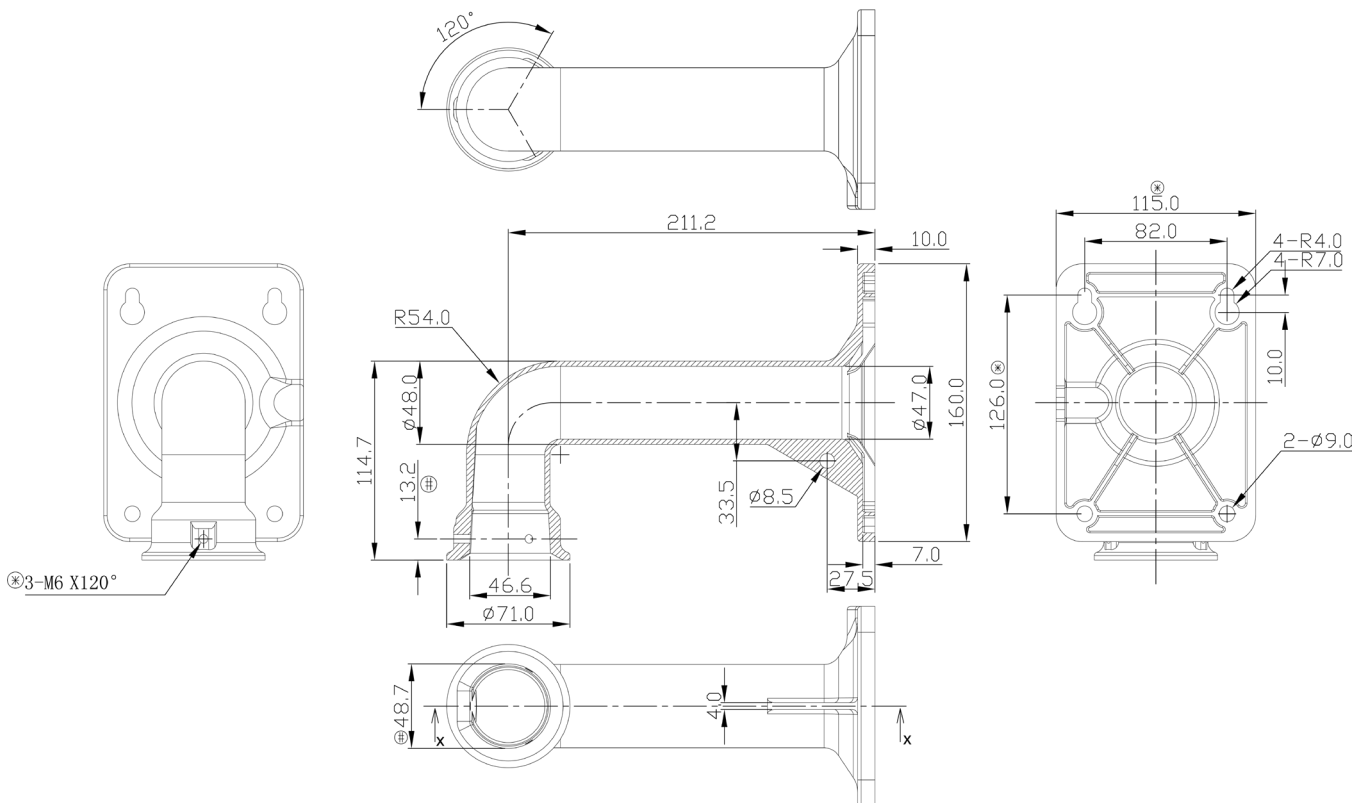

Now you can see!

Wall

PR-WJB-Z

Wall
PR-WB-Z

Ceiling
PR-CB-Z

Pole
PR-B50PB

21.5 CM

16 CM

Corner
PR-B50ECB

21.5 CM

16 CM

In-Ceiling
PR-ICB-Z

In-ceiling hole

20.5 CM